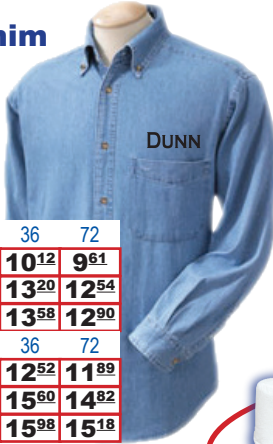

Printed	24	36	72
S-XL	10⁶⁵	10¹²	9⁶¹
2XL	13⁸⁹	13²⁰	12⁵⁴
3XL	14³⁰	13⁵⁸	12⁹⁰
Embr.	24	36	72
S-XL	13¹⁸	12⁵²	11⁸⁹
2XL	16⁴²	15⁶⁰	14⁸²
3XL	16⁸²	15⁹⁸	15¹⁸